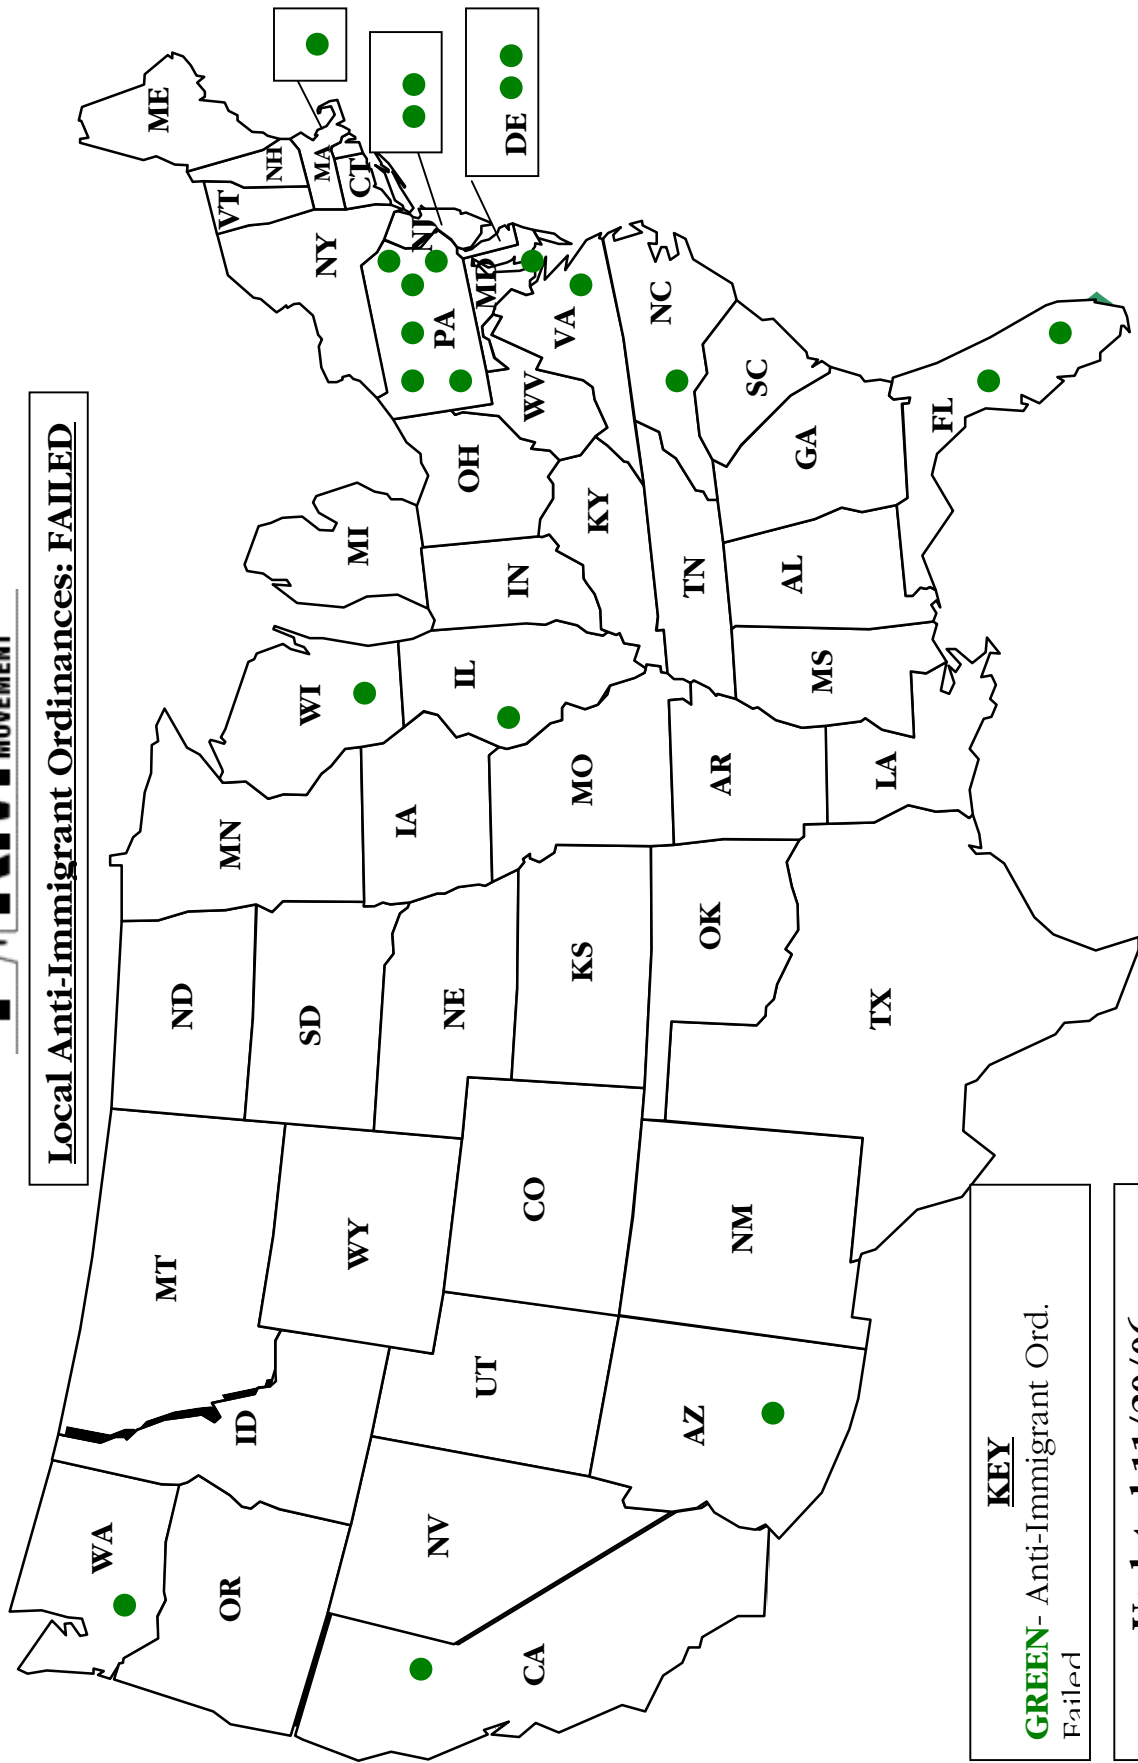

**Local Anti-Immigrant Ordinances: FAILED**

**KEY**  
**GREEN** - Anti-Immigrant Ord.  
 Failed

**Updated 11/20/06**  
**21 Ordinances FAILED**